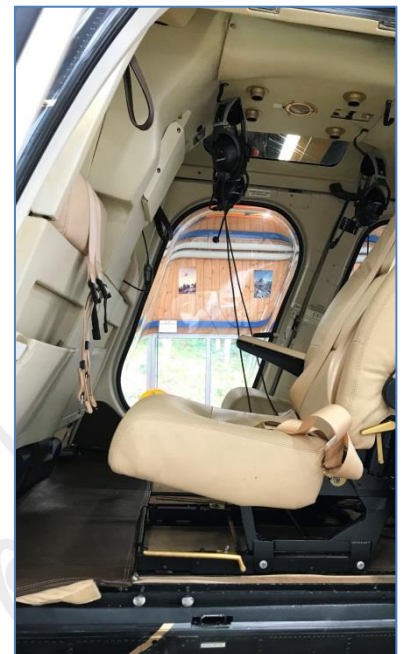

FUCHS HELIKOPTER

Robert Fuchs AG, Friesischwand 1, Industrie Dorf, CH-8834 Schindellegi
Tel.: +41 (0)44 787 05 05 - Fax: +41 (0)44 787 05 19

|| PICTURES